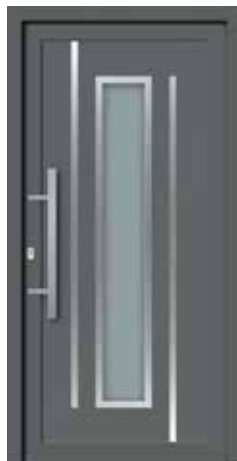

Energy-efficient and stabil

For increased thermal insulation, Dobroplast offers exterior doors in four different variants of multi-layer construction and two thicknesses of filling.

Standard

Standard +

Firm

Extreme

- 1 Two-sides PVC filling
- 2 Extruded polystyrene
- 3 Aluminum insert
- 4 Waterproof plywood board

Decorative panels

Headquarter:

DOBROPLAST FABRYKA OKIEN Sp. z o.o.
Stary Laskowiec 4
18-300 Zambrów